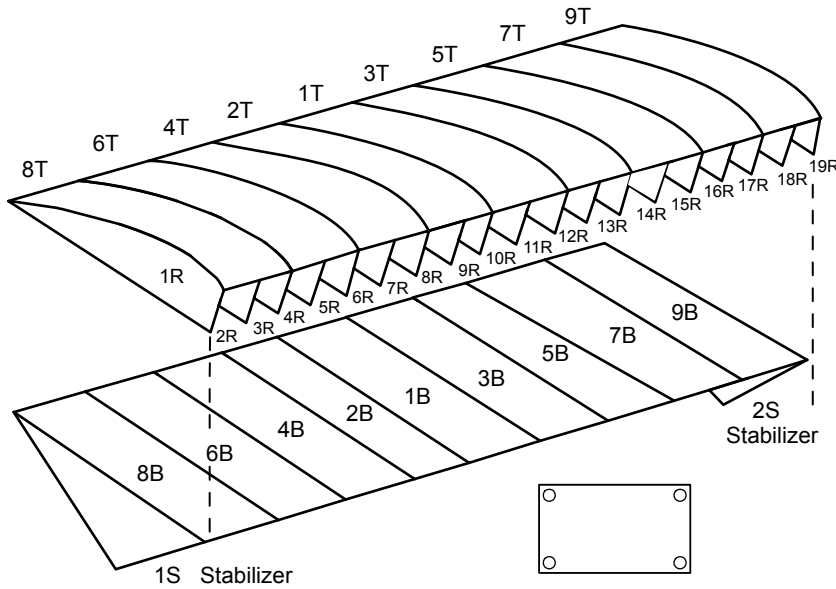

1. Select canopy size

330 350 370 389 (bottom panels 0 - 3 cfm fabric)

2. Select colors and options

Top panels		Bottom panels	
8T		8B	
6T		6B	
4T		4B	
2T		2B	
1T		1B	
3T		3B	
5T		5B	
7T		7B	
9T		9B	

Match ribs to cells?

Yes No

If no, please complete these spaces

Loaded Ribs		Non-Loaded Ribs	
1R		2R	
3R		4R	
5R		6R	
7R		8R	
9R		10R	
11R		12R	
13R		14R	
15R		16R	
17R		18R	
19R			

Standard ZP colors:	
Black (BLK)	Neon Pink (NPIN)
White (WHI)	Lime Green (LGRE)
Jade (JADE)	Green (GRE)
Navy Blue (NAVY)	Red (RED)
Royal Blue (RBL)	Neon Purple (NPUR)
Neon Blue (NBLU)	Neon Orange (NORN)
Silver (SIL)	Neon Yellow (NYEL)
	Gold (GOL)