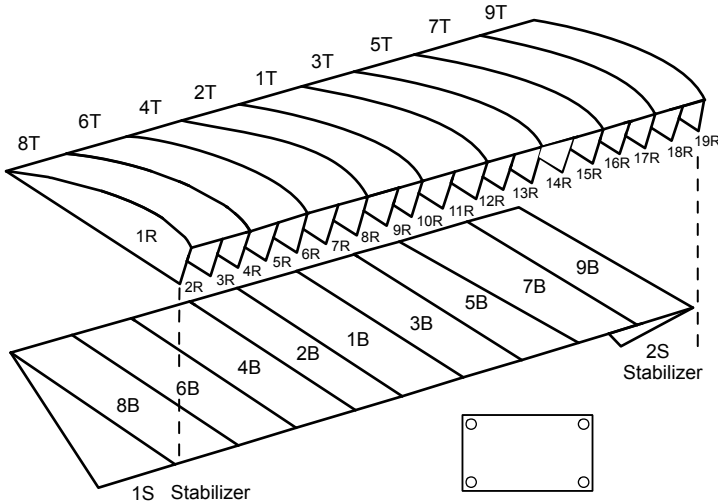

1. Select canopy size

96 104 111 117 124 132 140 150 168 188 210

2. Select colors and options

Top panels		Bottom panels	
8T		8B	
6T		6B	
4T		4B	
2T		2B	
1T		1B	
3T		3B	
5T		5B	
7T		7B	
9T		9B	

Match ribs to cells?

Loaded Ribs		Non-Loaded Ribs	
1R		2R	
3R		4R	
5R		6R	
7R		8R	
9R		10R	
11R		12R	
13R		14R	
15R		16R	
17R		18R	
19R			

Stabilizer	
1S	
2S	
Slider:	

Type of lines:	725 Spectra	600 Dacron	700 HMA
----------------	--------------------	-------------------	----------------