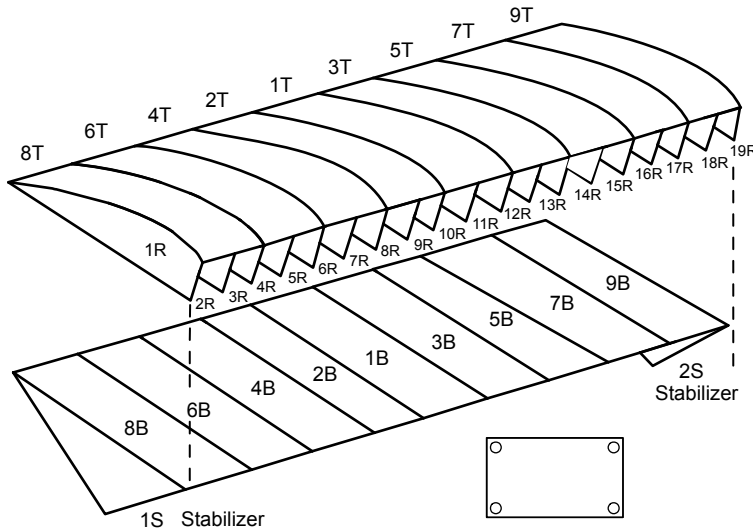

1. Select canopy size

190 210 230 250 270 290

2. Select colors and options

Top panels		Bottom panels	
8T		8B	
6T		6B	
4T		4B	
2T		2B	
1T		1B	
3T		3B	
5T		5B	
7T		7B	
9T		9B	

Match ribs to cells?

Yes No

If no, please complete these spaces

Loaded Ribs		Non-Loaded Ribs	
1R		2R	
3R		4R	
5R		6R	
7R		8R	
9R		10R	
11R		12R	
13R		14R	
15R		16R	
17R		18R	
19R			

Stabilizer	
1S	
2S	
Slider:	

Please select canopy material:		
Standard ZP		
Standard ZP colors:		ZPX colors: *Extra charge
Black (BLK)	Neon Pink (NPIN)	Ice (ICE)
White (WHI)	Lime Green (LGRE)	Carbon (CARB)
Jade (JADE)	Green (GRE)	Margarita Green (MGRE)
Navy Blue (NAVY)	Red (RED)	Sunlight (SUN)
Royal Blue (RBL)	Neon Purple (NPUR)	Ocean Blue (OBLU)
Neon Blue (NBLU)	Neon Orange (NORN)	Purple Haze (PURH)
Silver (SIL)	Neon Yellow (NYEL)	Fire (FIRE)
	Gold (GOL)	Chrome (CHR)
Type of lines: 725 Spectra 600 Dacron		